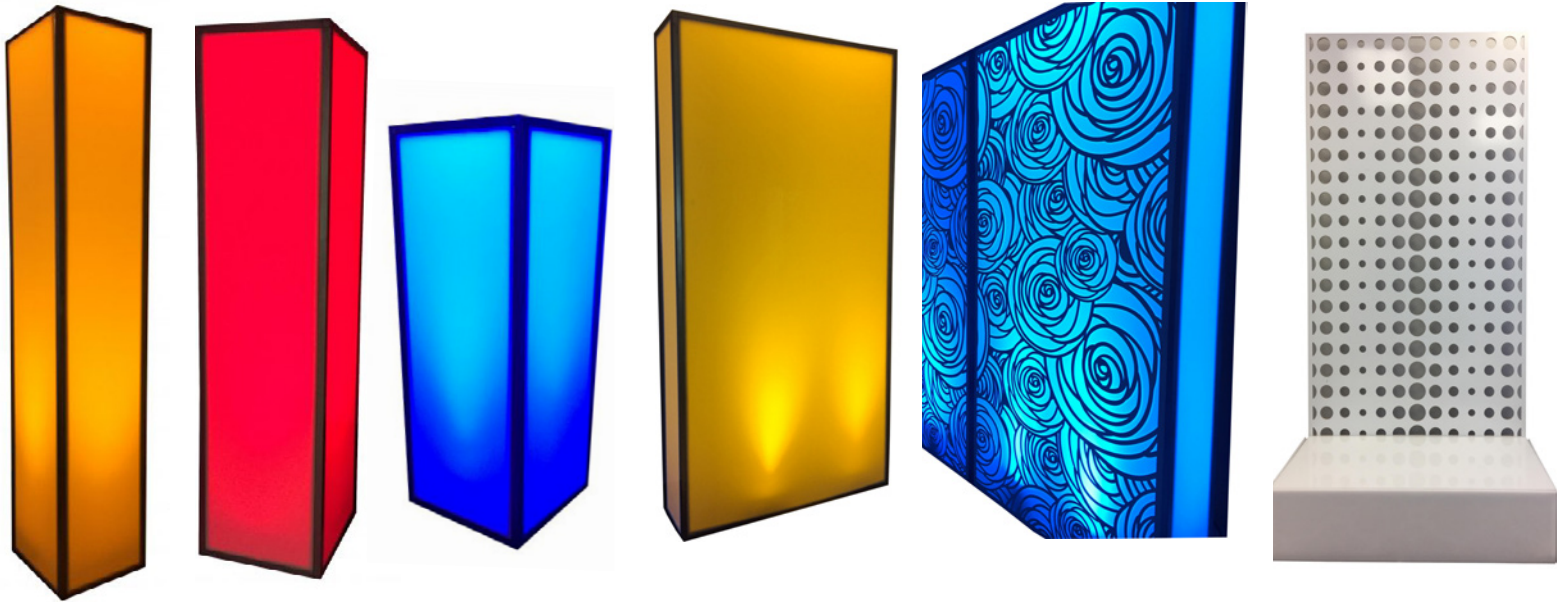

SCENIC ELEMENTS

Elevate the visual experience and appeal at your event with scenic elements. Perfect for branding, product launches, stage sets, decor and much more. Whether it is a design, logo, or splash of color, you will only be limited by your imagination!

ILLUMINATED PILLAR
AVAILABLE IN 8FT, 6FT, 4FT

ILLUMINATED WALL PANEL
AVAILABLE IN ALL COLORS & CUSTOM DESIGN PATTERNS

INFINITY WALL