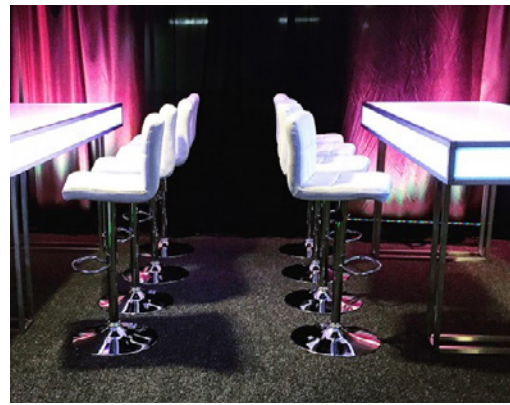

RIO BAR STOOL

(WHITE, BLACK) 17"W x 17.5"D x 34"H adjustable height

VENICE BAR STOOL

(WHITE, BLACK) 17"W x 17.5"D x 34"H

MARCUS BAR STOOL

(GUN METAL, COPPER, WEATHERED BLUE) 17"W x 17"D x 29"H

BAR TABLES

LED HIGH BOY TABLE

16" x 16" x 42"H with 24" x 24" Top

LED COMMUNAL TABLE

96"W X 36"D X 42"H

LED COMMUNAL TABLE WITH BAR STOOLS

COCKTAIL TABLE (BLACK)

23.5"D x 26" 41" adjustable height

COCKTAIL TABLE (WHITE)

23.5"D x 26" 41" adjustable height

COCKTAIL TABLE (CLEAR)

23.5"D x 26" 41" adjustable height

COCKTAIL TABLE (BROWN)

23.5"D x 26" 41" adjustable height

ROMA COMMUNAL TABLE (WHITE)

57"L x 24"W x 40"H

ROMA COMMUNAL TABLE (BLACK)

57"L x 24"W x 40"H