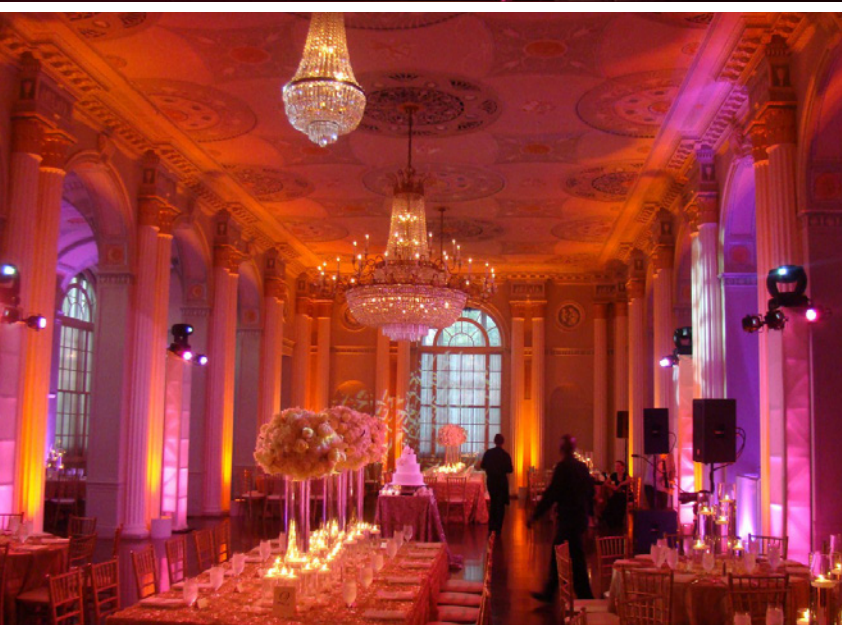

LIGHTING

Every great event design requires exceptional lighting! Our unique capabilities can capture eyes and hearts as your design transforms from good to AMAZING!

- Uplighting
- Gobo Projection
- Intelligent Moving Lights
- Pinspots
- Stage Lighting
- Custom Monograms
- Chandeliers
- Cafe & Bistro Lights