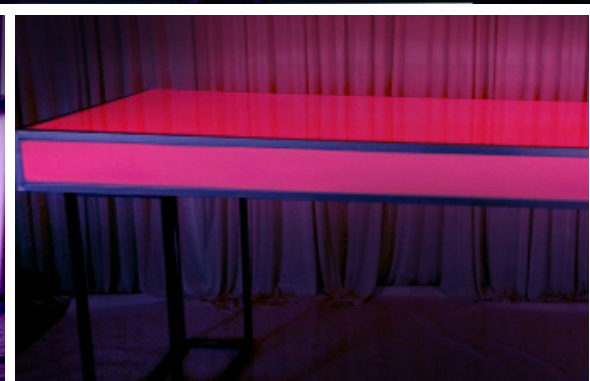

LED COMMUNAL TABLE

96"W x 36"D x 42"H