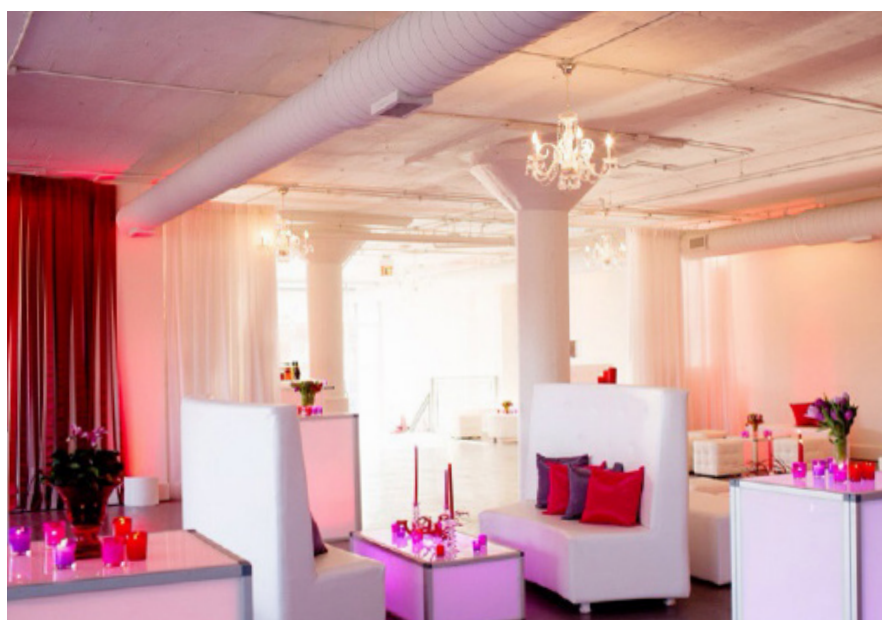

FURNITURE

Stylish event furnishings for any special event.
Create the look you want within budget!

SOFAS & LOVESEATS

SORENTO SOFA (WHITE)
8"W x 34"D x 29"H

SORENTO LOVE SEAT (WHITE)
63"W x 34"D x 29"H

BARCELONA SOFA (BLACK)
70.5"W x 31"D x 32"H